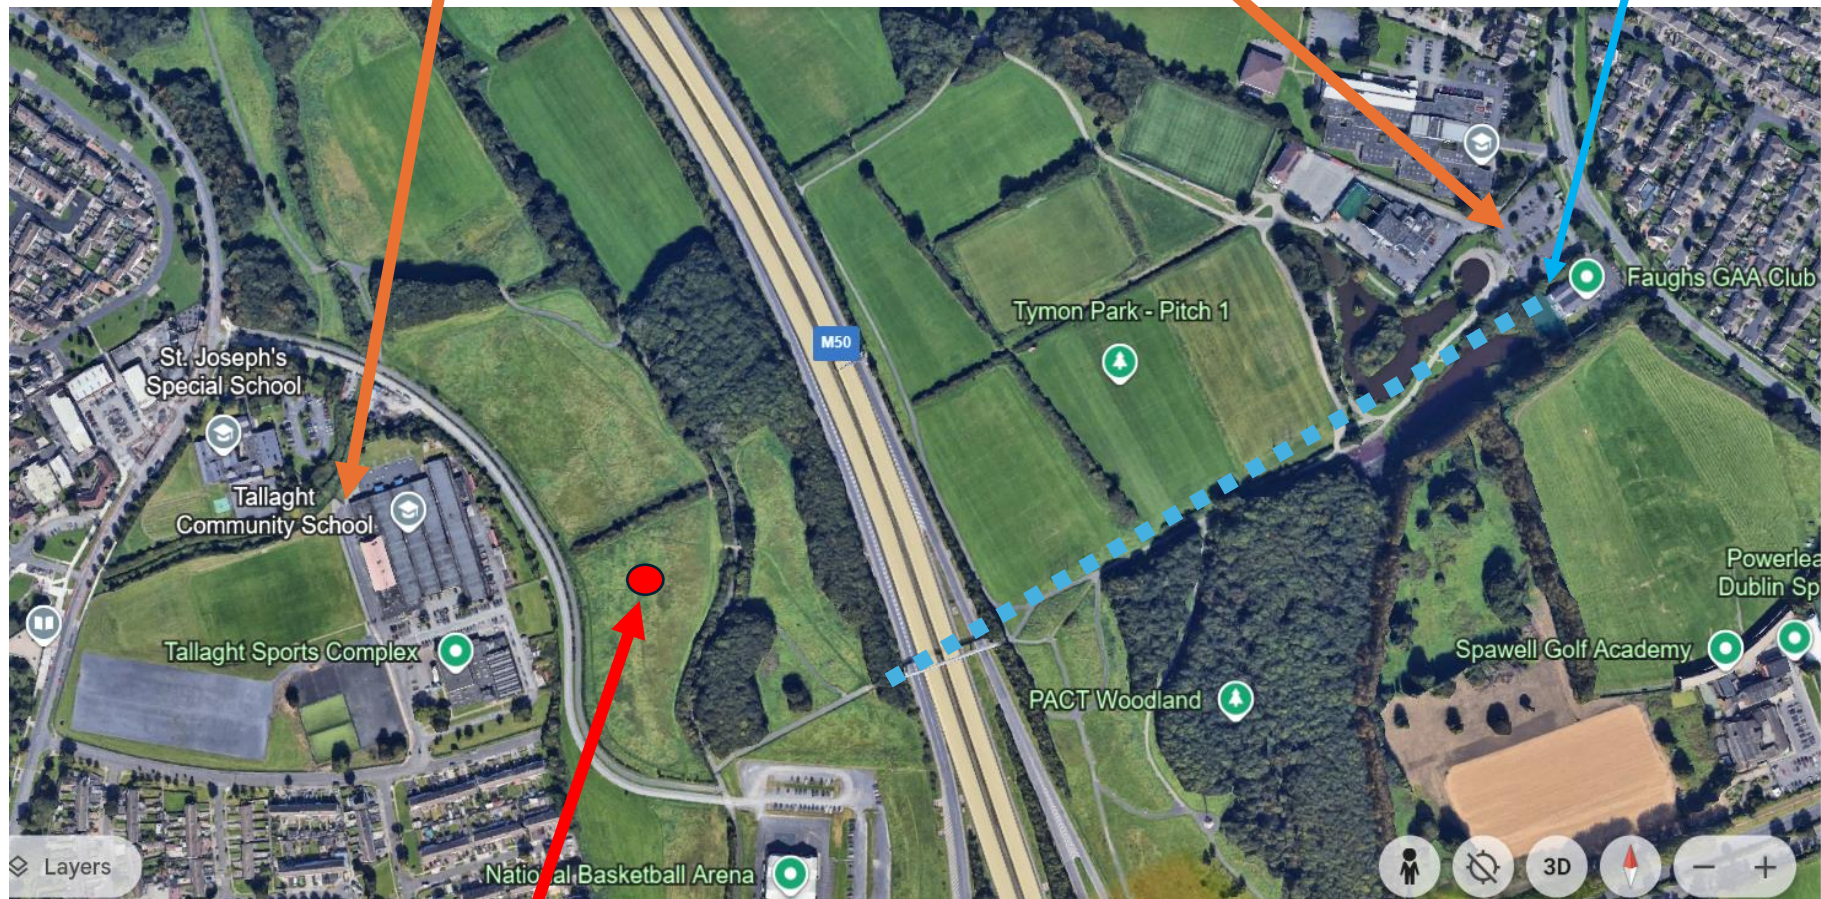

# NO PARKING PERMITTED IN THE NATIONAL BASKETBALL ARENA

Parking available in Tallaght Community School & Tymon Park public parking areas. – Pedestrian route via foot bridge

Course location