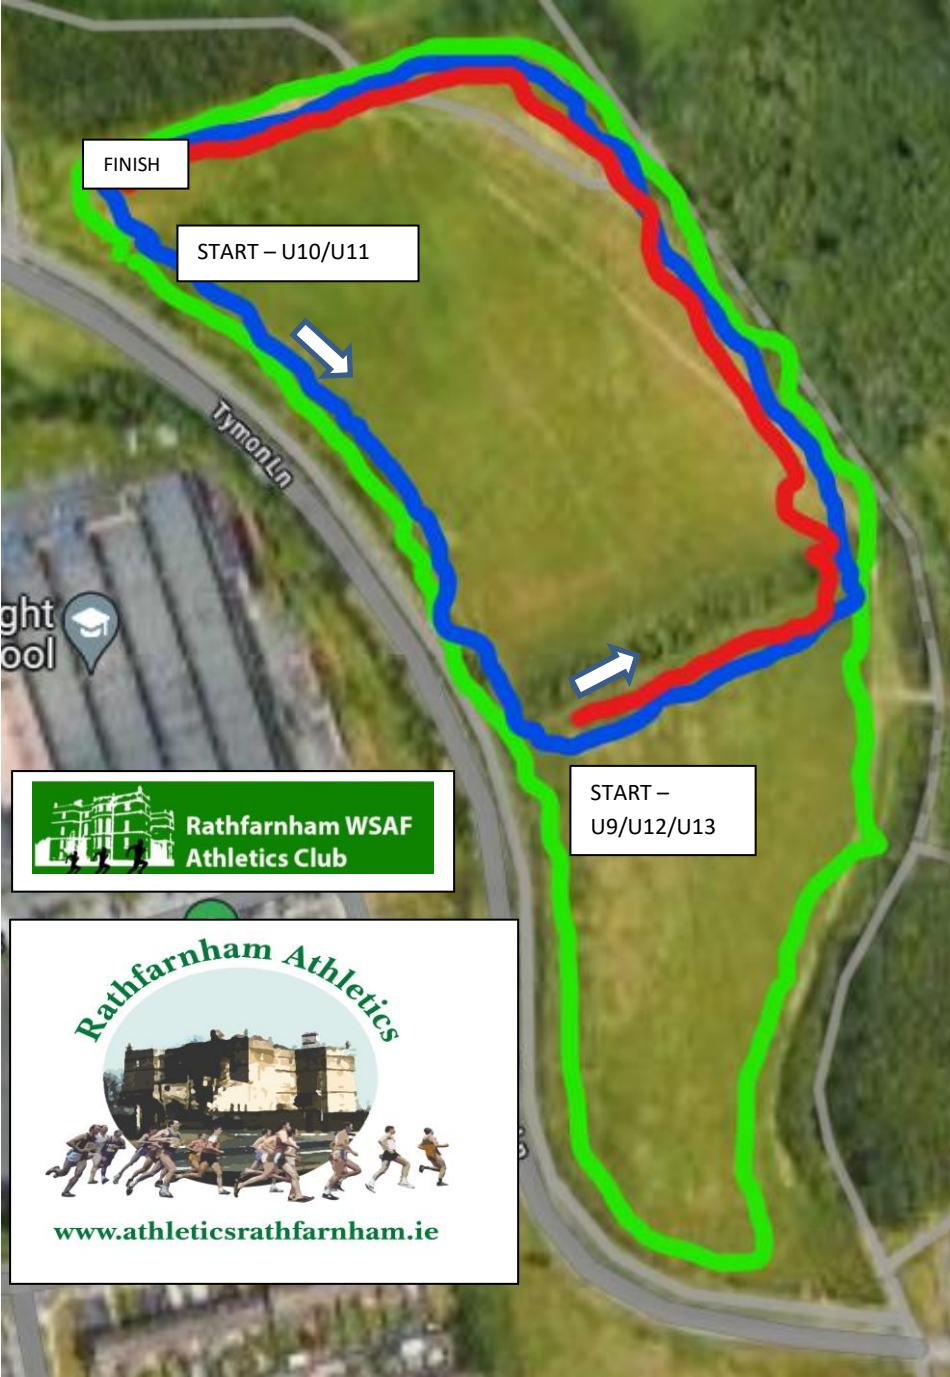

Dublin Juvenile League 3 Cross Country – Tymon Park.

Dublin Juvenile Cross Country.

| Race | Distance | Course |
|------------------|----------|----------------|
| U9 Girls & Boys | 400m | 1x400m |
| U10 Girls & Boys | 600m | 1x600m |
| U11 Girls & Boys | 800m | 1x800m |
| U12 Girls & Boys | 1000m | 1x400m, 1x600m |
| U13 Girls & Boys | 1000m | 1x400m, 1x600m |
| U14 Girls & Boys | 1200m | 2x600m |

Red = 400m Loop
Blue = 600m Loop
Green = 800m Loop