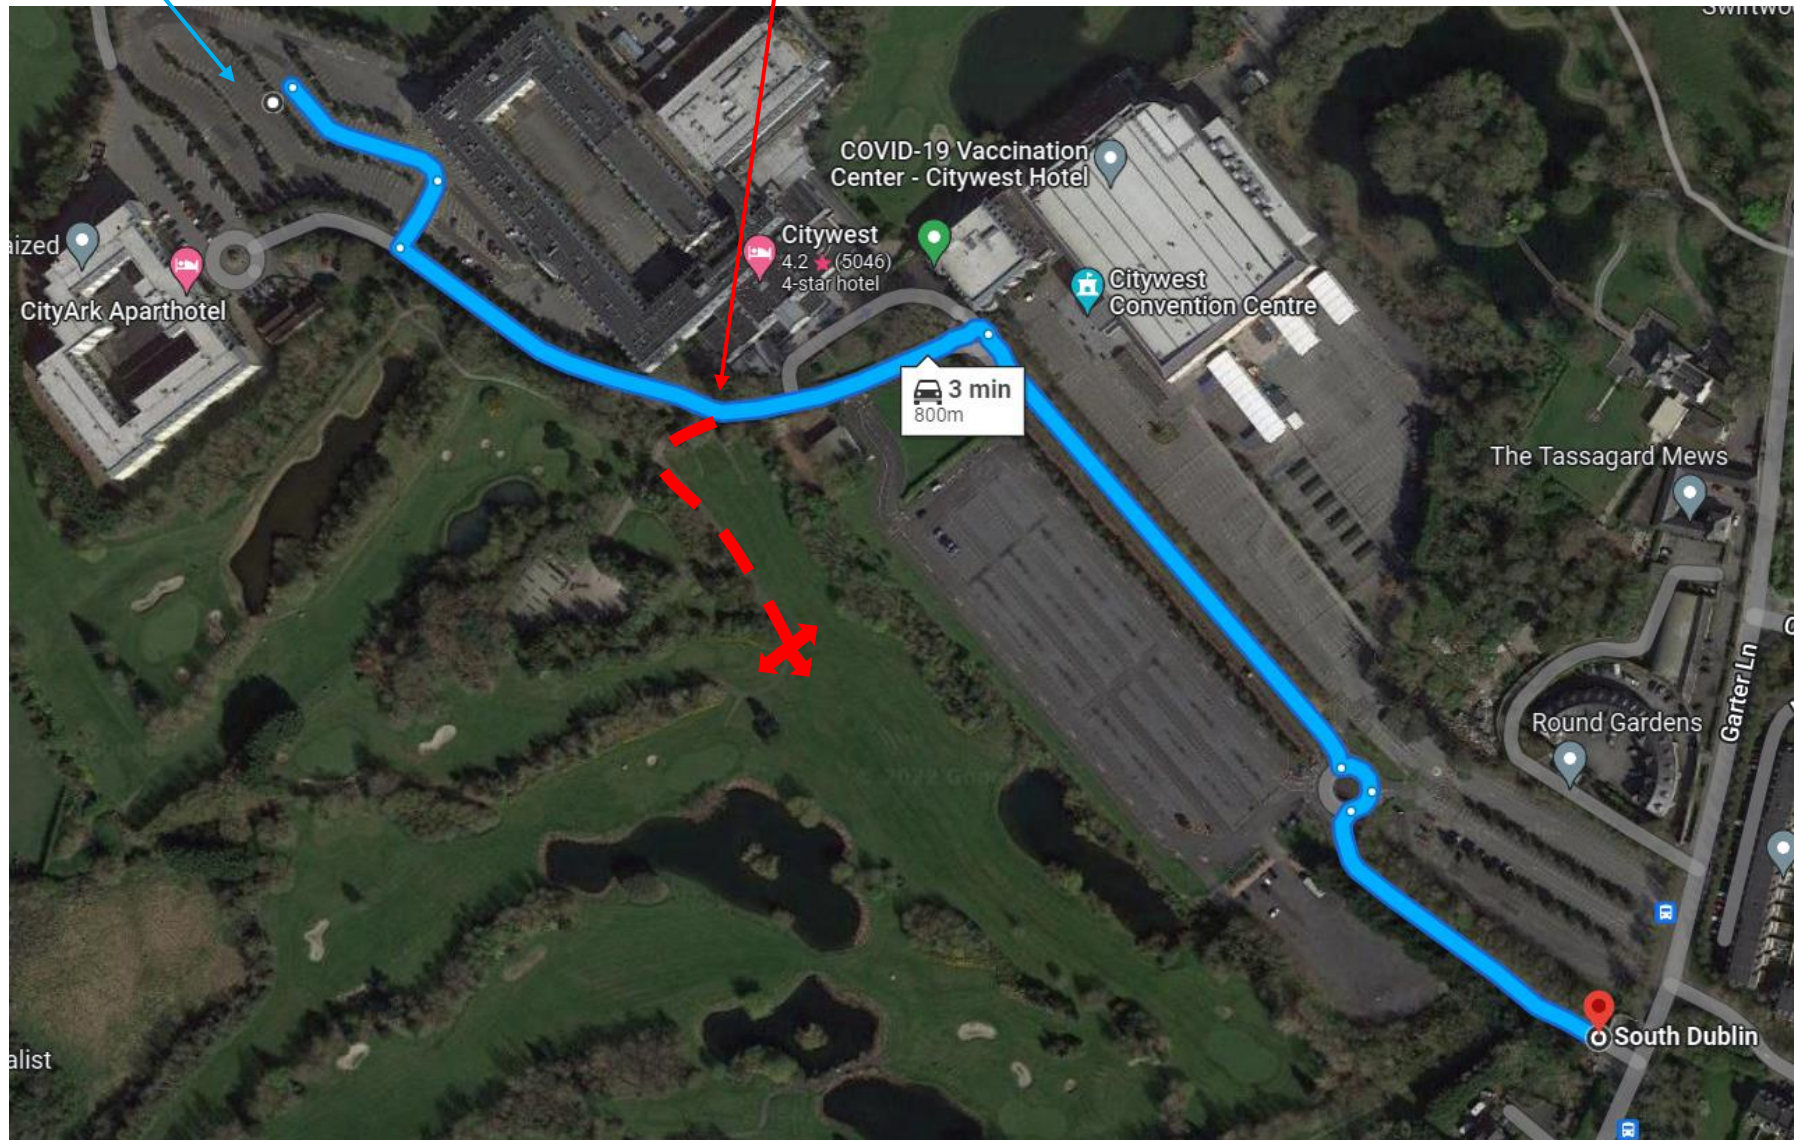

Dublin Athletics Senior, Junior and Juvenile Uneven age Championships - sponsored by City West Leisure Club

Main Carpark

Pedestrian entrance along footpath.