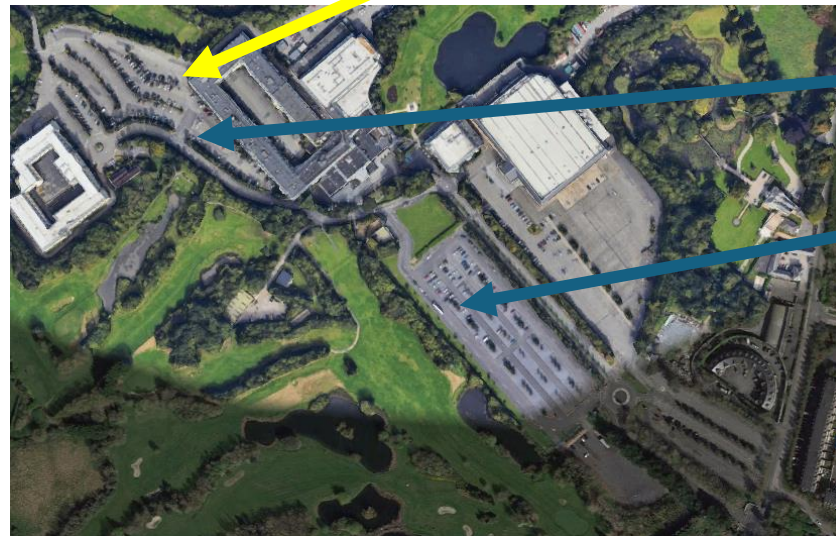

Dublin Juvenile Uneven age, U20 and Senior, Championship

Location: Citywest Hotel carpark, 7HM4+JJ, Saggart, Dublin

If Driving: Take exit 3A from the N7.

Entrance to Course

Public transport: Stop at Teach Sagard, Luas station on the Red line.

3 min walk from Luas to venue.

Entrance to course

No access to the Hotel for athletes

Car Park

Main Carpark

Loop	Distance
	<p>800m loop</p> <p>Club Tents</p> <p>All starts and finishes</p>
	<p>1000m loop</p>

1500m loop