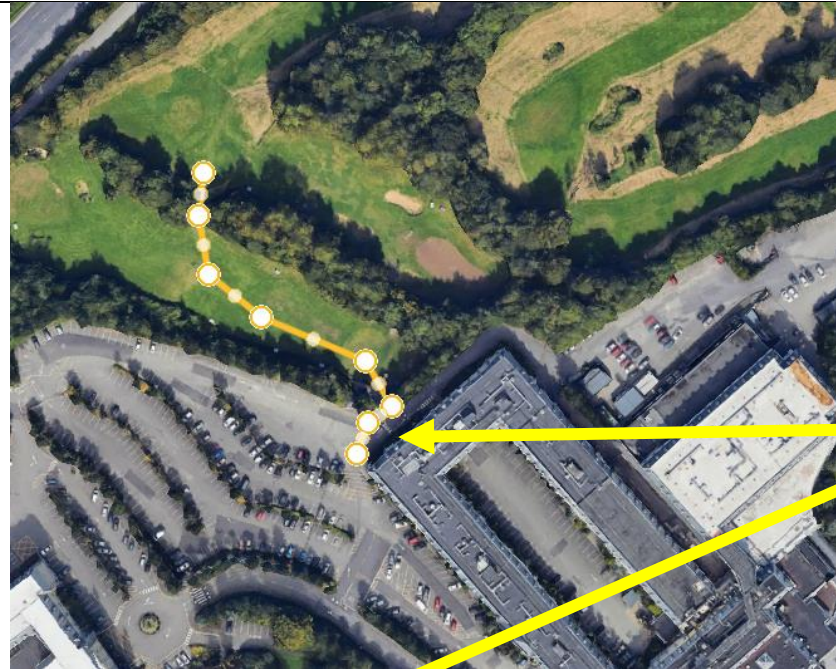

Dublin Juvenile Uneven age, U20 and Senior, Championship

Location: Citywest Hotel carpark, 7HM4+JJ, Saggart, Dublin

If Driving: Take exit 3A from the N7.

Entrance to Course

Public transport: Stop at Teach Sagard, Luas station on the Red line.

3 min walk from Luas to venue.

Entrance to course

No access to the Hotel for athletes

Car Park

Main Carpark

Loop	Distance
	<p>800m loop</p> <p>Club Tents</p> <p>All starts and finishes</p>
	<p>1000m loop</p>

1500m loop