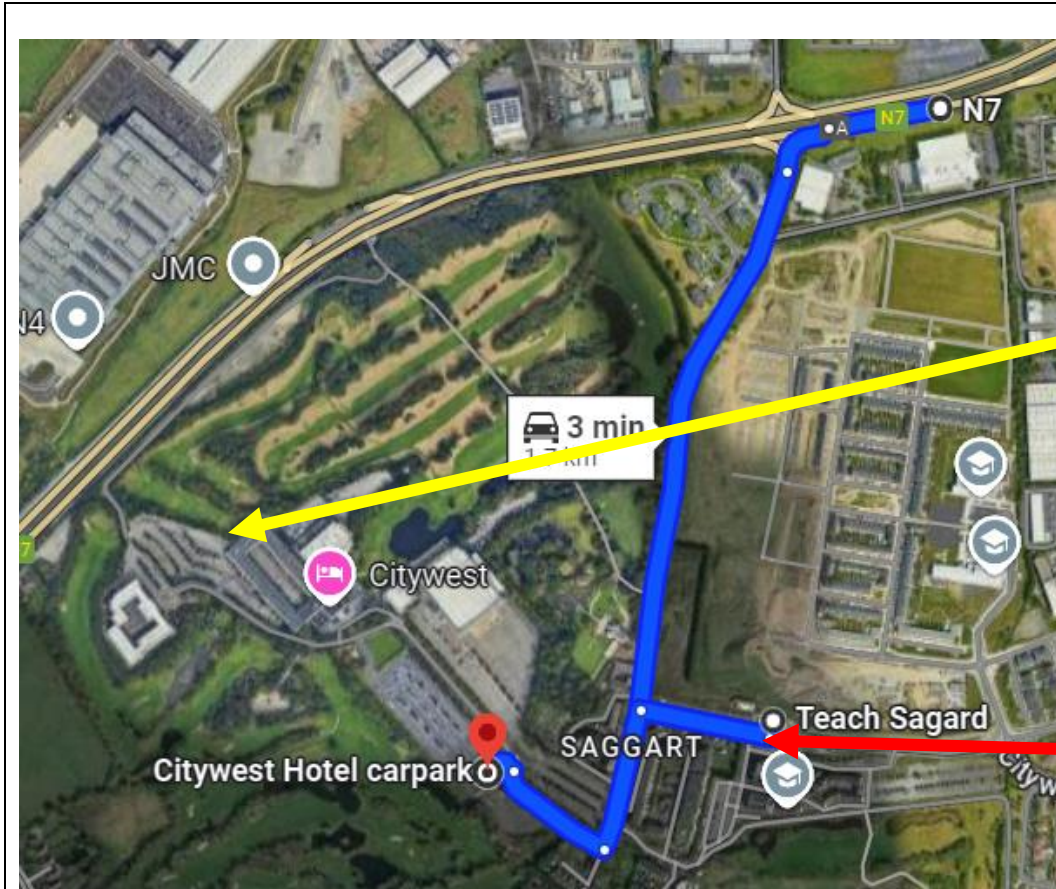

Dublin Juvenile Uneven age, U20 and Senior, Championship

Location: Citywest Hotel carpark, 7HM4+JJ, Saggart, Dublin

If Driving: Take exit 3A from the N7.

Entrance to Course

Public transport: Stop at Teach Sagard, Luas station on the Red line.

3 min walk from Luas to venue.

Entrance to course

No access to the Hotel for athletes

Car Park

Main Carpark

Loop	Distance
	<p>800m loop</p> <p>Club Tents</p> <p>All starts and finishes</p>
	<p>1000m loop</p>

1500m loop