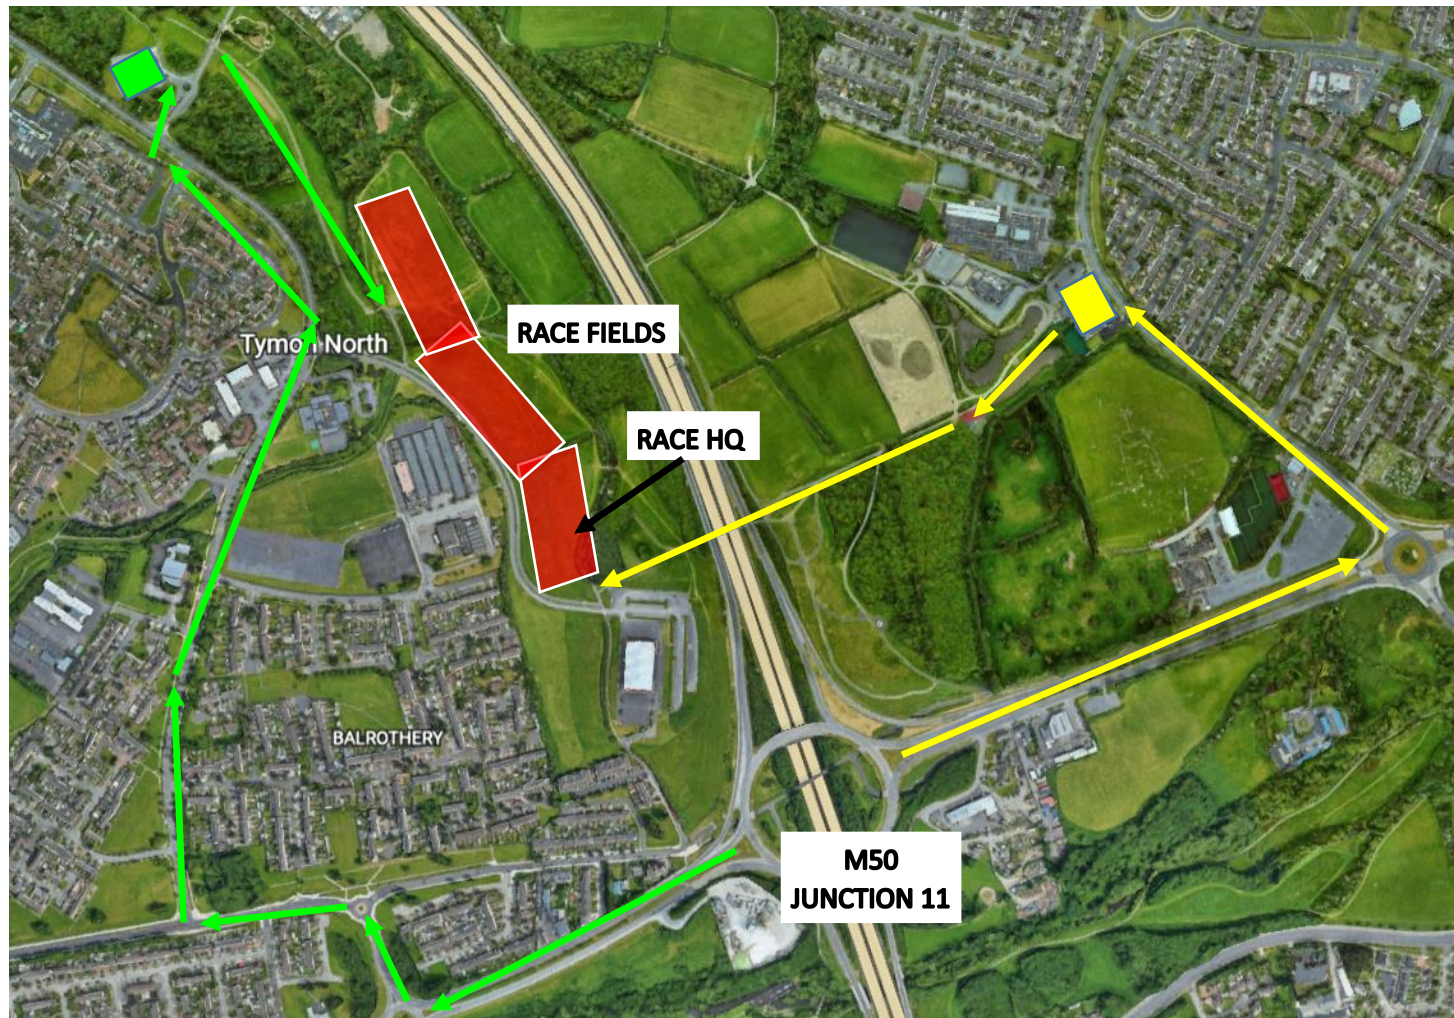

DUBLIN NOVICE CROSS COUNTRY OCTOBER 9TH 2022

The Basketball Arena is not available for parking in

Parking Option 1

Exit M50 at Junction 11, head towards Templeogue, Turn left at Spawell roundabout. Continue on until you see Tymon carpark on left. 5minute walk to race area.

Parking Option 2

Exit M50 at Junction 11, head towards Tallaght, turn right at next roundabout. Follow signs for Basketball area. Go past the arena entrance and Tymon North car park is on your right. 5 minute walk to race area