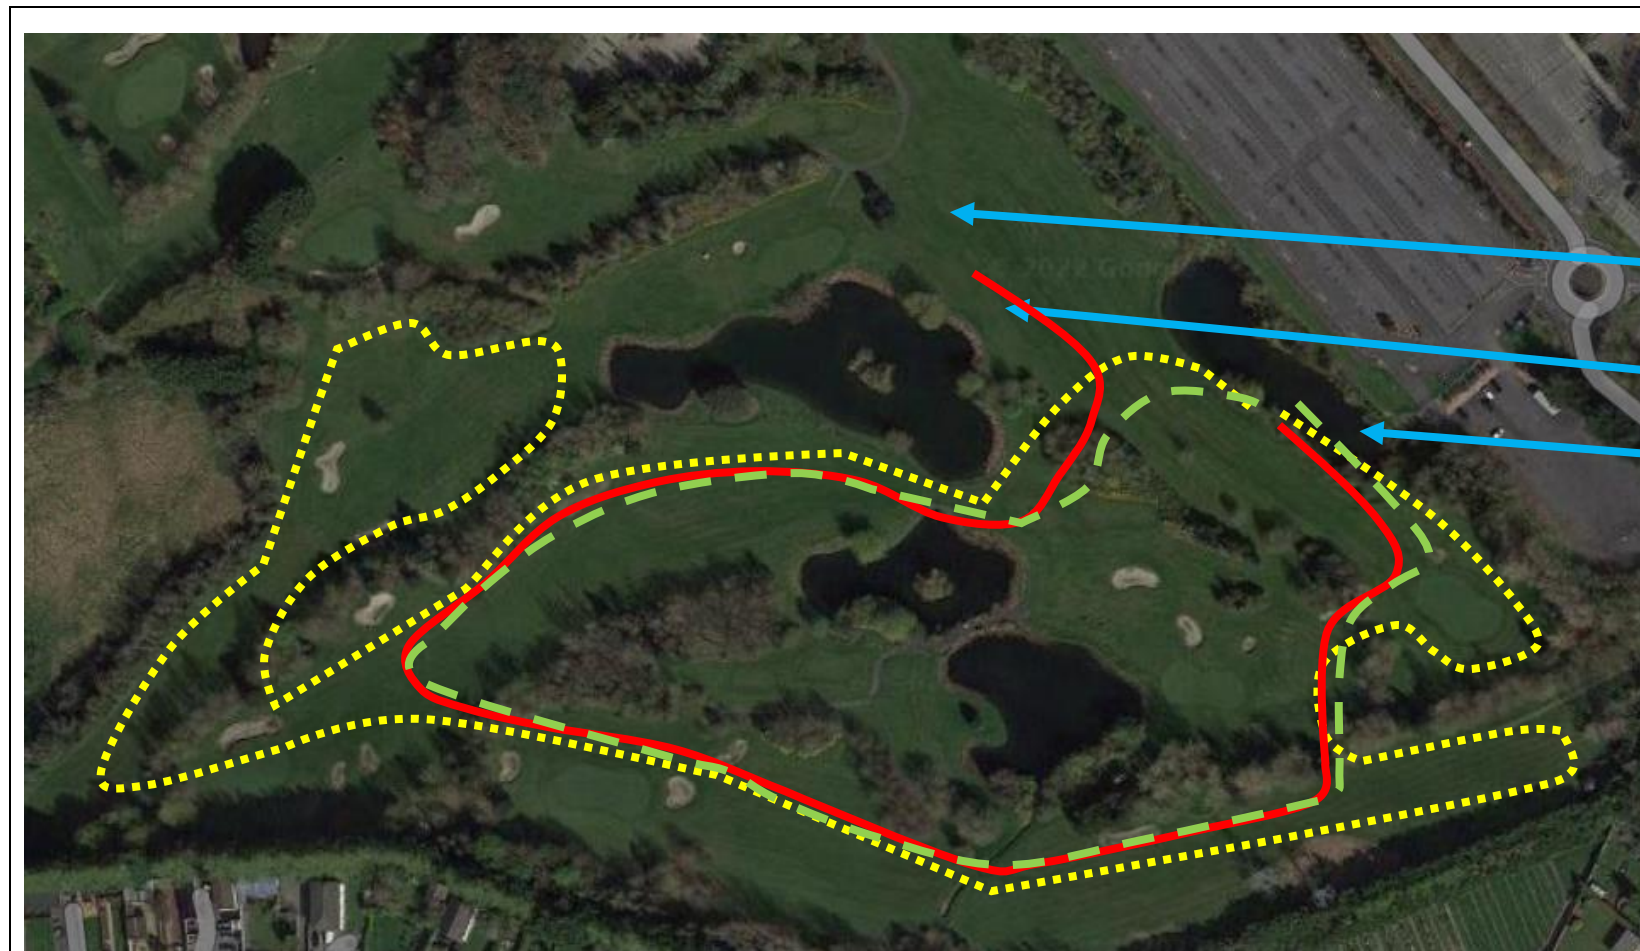

Dublin Athletics Senior, Junior and Juvenile Uneven age Championships - sponsored by City West Leisure Club

The **Yellow** loop is 1500m.
 The **Green** loop is 1000m.
 The **Red** loop is 800m.

First aid & assembly area.

All Finish

All starts

Please leave no trace of litter on the course.

Please respect the other users of the venue.

Please park in designated areas.

| | | | |
|---------------------|---|-----------------------|---|
| Senior Men 10k | 1 * 1000m loop & 6 * 1500m loop | U17 Boys 5k | 2 * 1000m loop & 2 * 1500m loop |
| Senior Women 6k | 4 * 1500m loop | U17 Girls 4k | 1 * 1000m loop & 2 * 1500m loop |
| Junior & U19 Men 6k | 4 * 1500m loop | U15 Boys & Girls 3.5k | 2 * 1000m loop & 1 * 1500m loop |
| Junior Women 4k | 1 * 1000m loop & 2 * 1500m loop | U13 Boys & Girls 2.5k | 1 * 1000m loop & 1 * 1500m loop |
| | | U11 Boys & Girls 1.5k | 1 * 1500m loop |
| | | U9 Boys & Girls 800m | 1 * 800m loop |

Directions from N7.