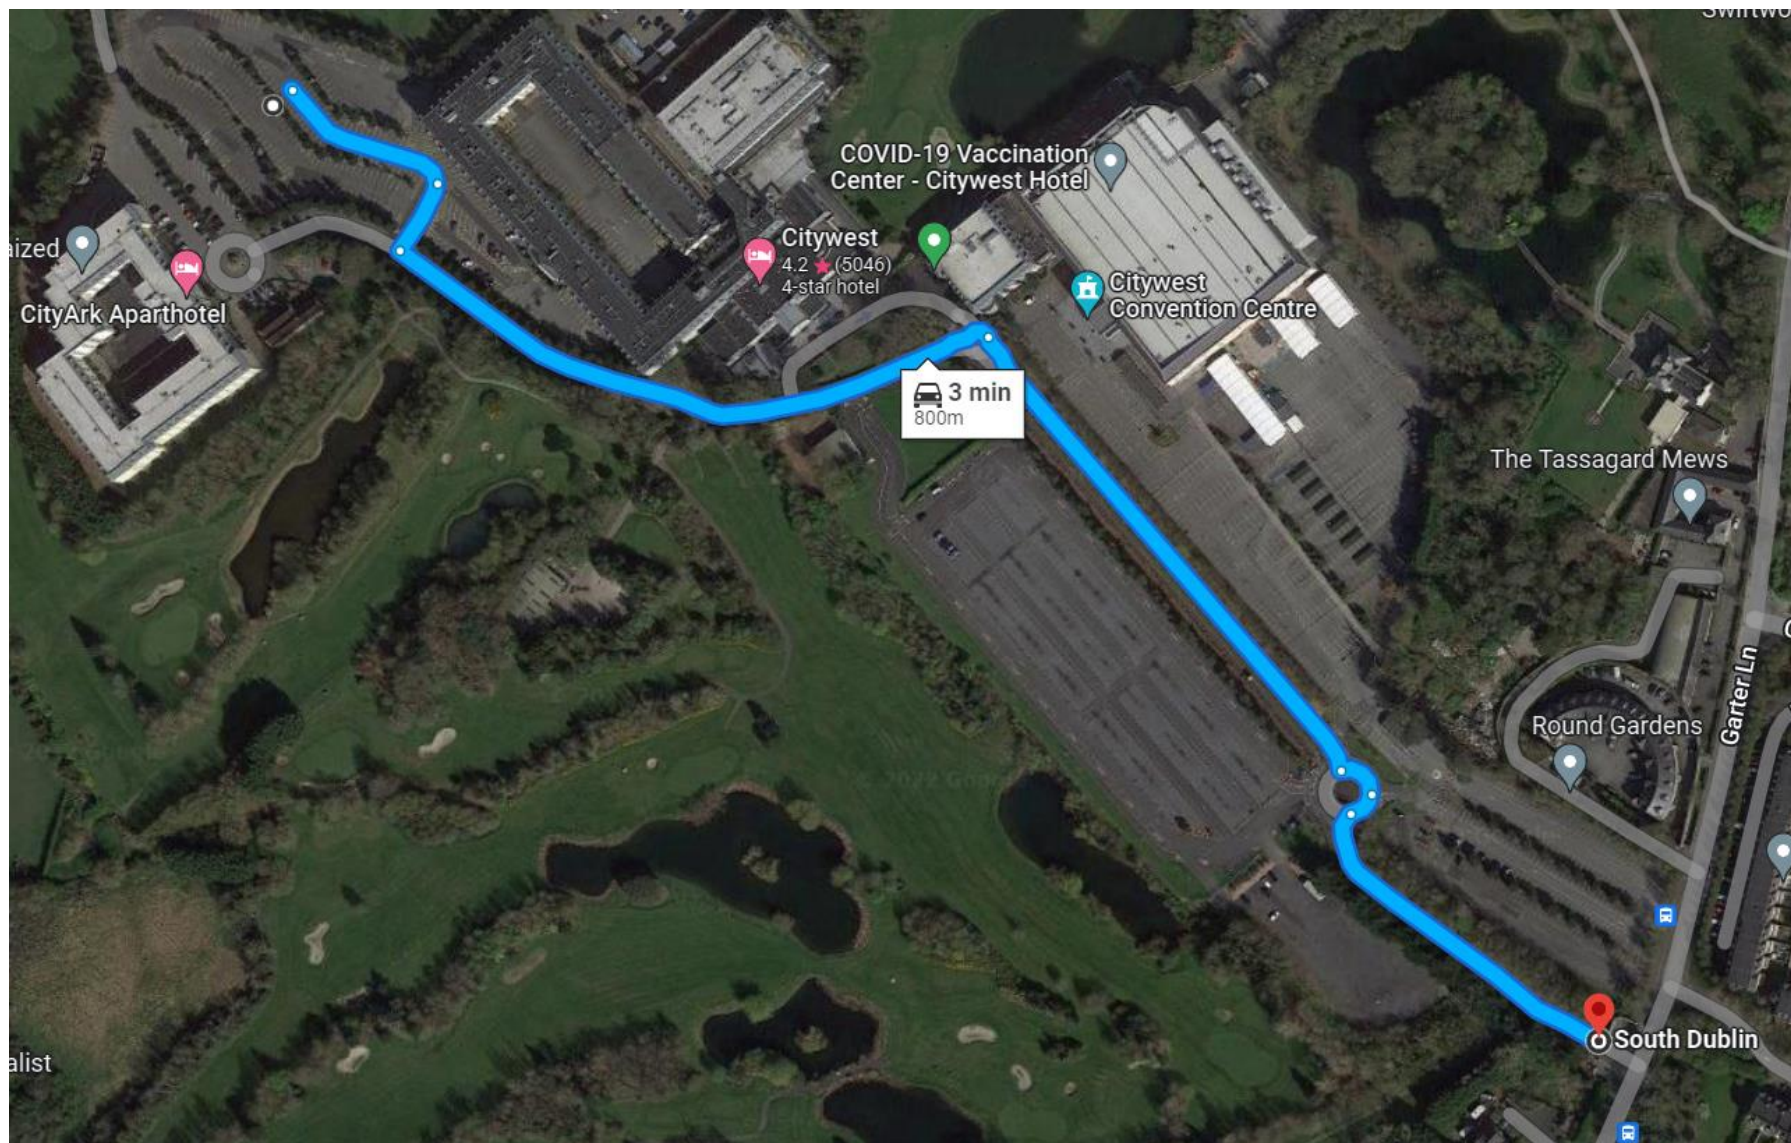

Dublin Athletics Senior, Junior and Juvenile Uneven age Championships - sponsored by City West Leisure Club

Main Carpark