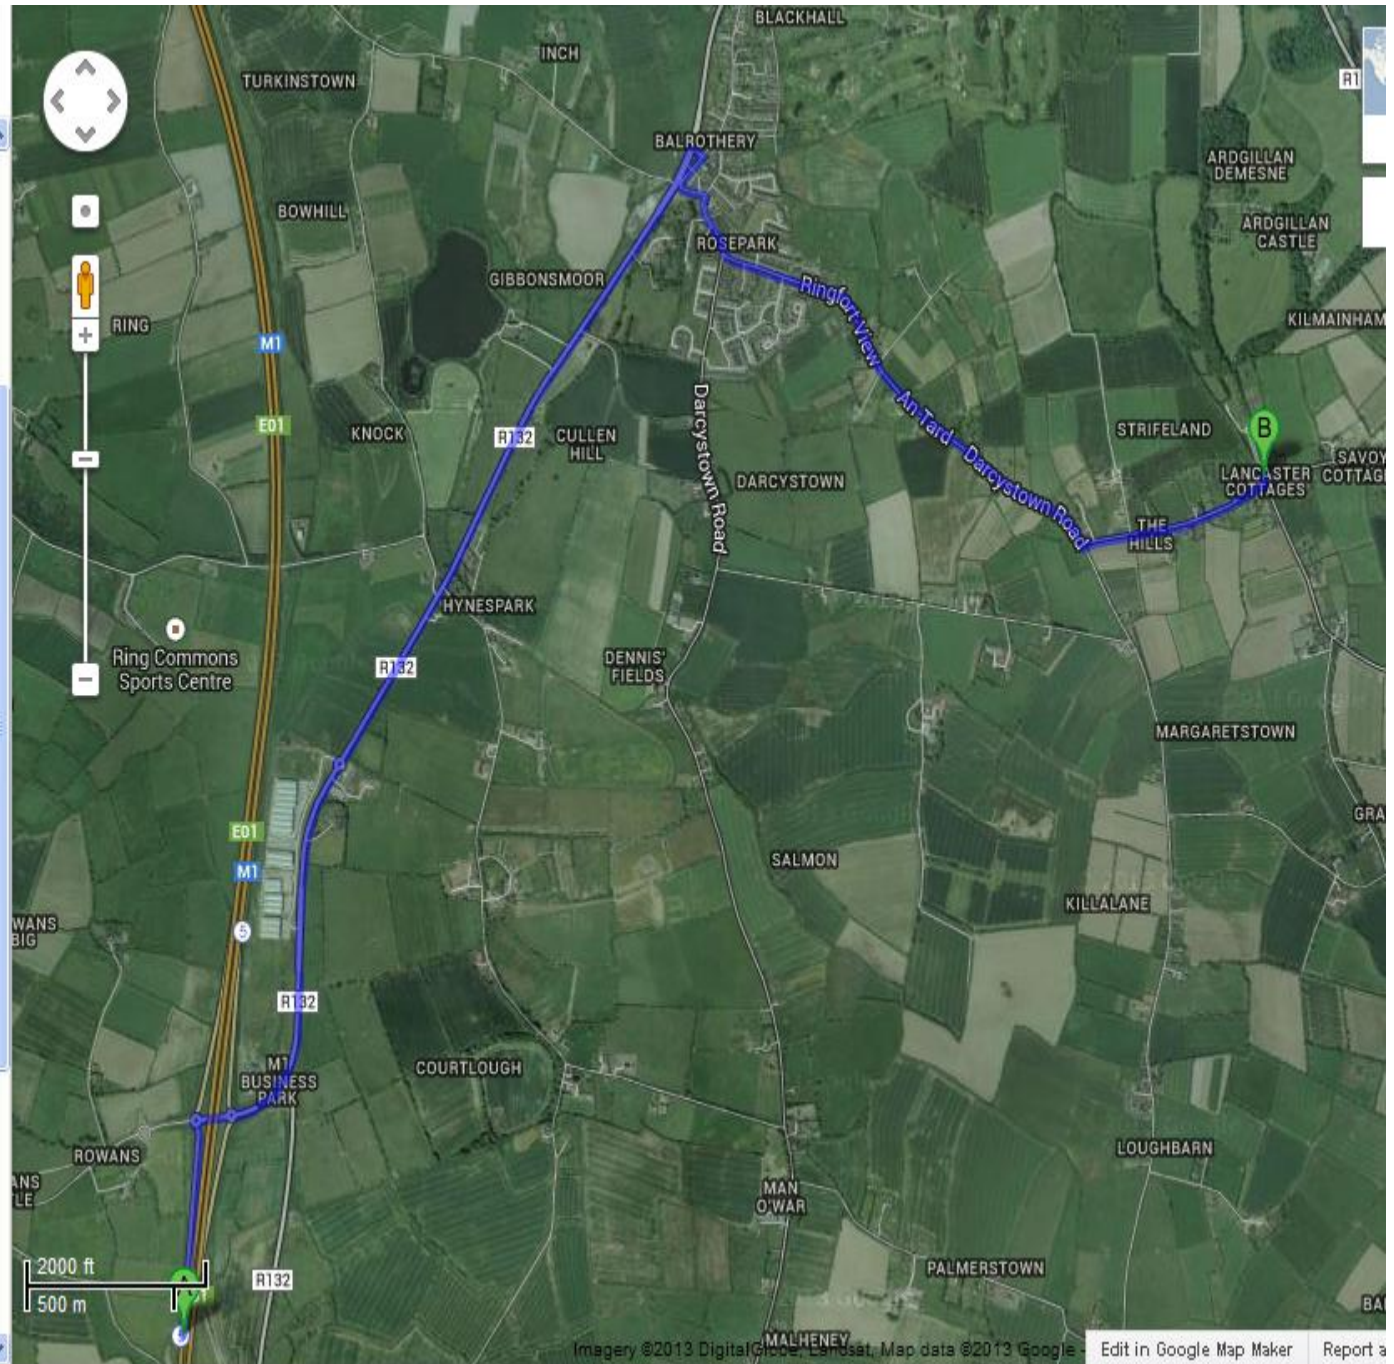

All Races run in an anti-clockwise direction.  
2000m & 3000 pass the turn for the finish once.  
4000m pass the turn for the finish twice.  
All races longer than 800m, cross a gravel footpath.

There is a steep hill down from Carpark 1 to the race area.

### Driving directions to Unknown road

Exit 5

1. Head north on Exit 5

600 m

2. At the roundabout, take the 3rd exit onto R132

Go through 3 roundabouts

3.5 km

3. Turn right toward School Lane

47 m

4. Turn right onto School Lane

210 m

5. Turn right onto Coach Road

190 m

6. At the roundabout, take the 1st exit onto Rosepark

240 m

7. Continue onto Ringfort View

Take the M1 north & go off at Exit 5.